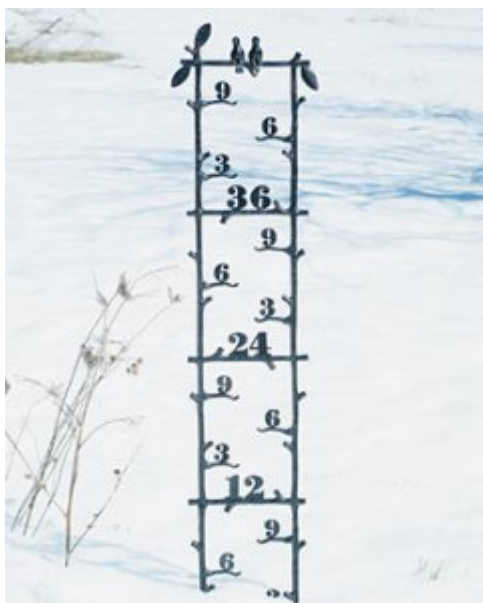

Twig Art Snow Gauge

I could not find our old snowman snow gauge, so I ordered a new one from the garden supply catalog! It is meant to measure snow in the winter and then be a trellis for clematis or sweet peas in the summer. Really cool metal garden art!