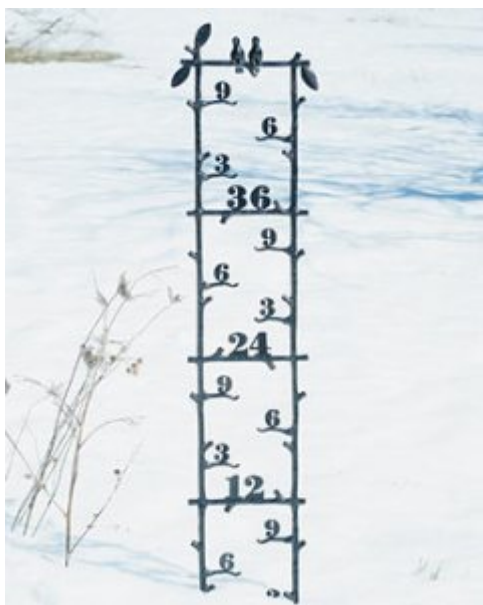

# Twig Art Snow Gauge

I could not find our old snowman snow gauge, so I ordered a new one from the garden supply catalog! It is meant to measure snow in the winter and then be a trellis for clematis or sweet peas in the summer. Really cool metal garden art!